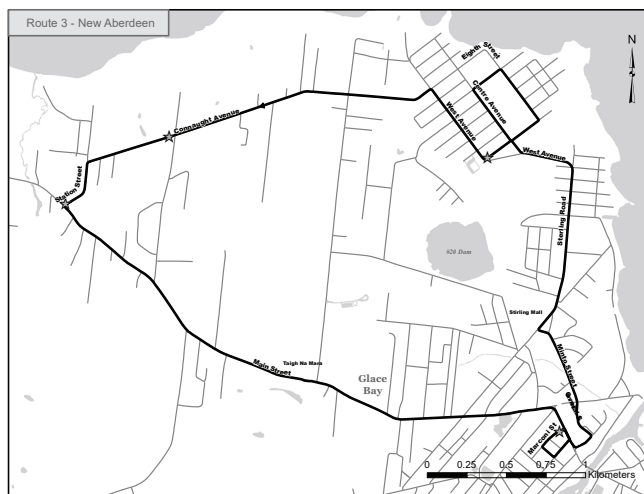

Route 3 - SATURDAY ONLY

DEPARTURE TIMES: New Aberdeen

Marconi Street	First Street	Connaught Avenue	Station Street	Commercial Street
8:00	8:05	8:10	8:13	8:30
9:00	9:05	9:10	9:13	9:30
10:00	10:05	10:10	10:13	10:30
11:00	11:05	11:10	11:13	11:30
12:00	12:05	12:10	12:13	12:30
***	***	***	***	***
2:00	2:05	2:10	2:13	2:30
3:00	3:05	3:10	3:13	3:30
4:00	4:05	4:10	4:13	4:30
5:00	5:05	5:10	5:13	5:30
6:00	6:05	6:10	6:13	6:30
***	***	***	***	***

For more information, visit cbrm.ns.ca/transit