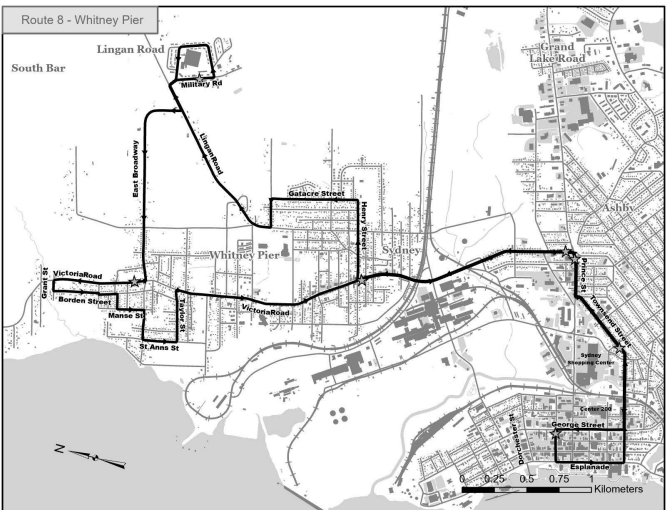

Route 8 - MONDAY - SATURDAY

DEPARTURE TIMES: Whitney Pier – Sydney

Pitt St. / George St.	Ashby Corner	Pine Tree Park	Broadway Street	Henry Street	Ashby Corner	Townsend/ High	Pitt St. / George St.
7:00	7:10	7:25	7:30	7:38	7:45	7:50	8:00
8:00	8:10	8:25	8:30	8:38	8:45	8:50	9:00
9:00	9:10	9:25	9:30	9:38	9:45	9:50	10:00
10:00	10:10	10:25	10:30	10:38	10:45	10:50	11:00
11:00	11:10	11:25	11:30	11:38	11:45	11:50	12:00
12:00	12:10	12:25	12:30	12:38	12:45	12:50	1:00
1:00	1:10	1:25	1:30	1:38	1:45	1:50	2:00
2:00	2:10	2:25	2:30	2:38	2:45	2:50	3:00
3:00	3:10	3:25	3:30	3:38	3:45	3:50	4:00
4:00	4:10	4:25	4:30	4:38	4:45	4:50	5:00
5:00	5:10	5:25	5:30	5:38	5:45	5:50	6:00
6:00	6:10	6:25	6:30	6:38	6:45	6:50	7:00
7:00	7:10	7:25	7:30	7:38	7:45	7:50	8:00
8:00	8:10	8:25	8:30	8:38	8:45	8:50	9:00
9:00	9:10	9:25	9:30	9:38	9:45	9:50	10:00
10:00	10:10	10:25	10:30	10:38	***	***	***

For more information, visit cbrm.ns.ca/transit