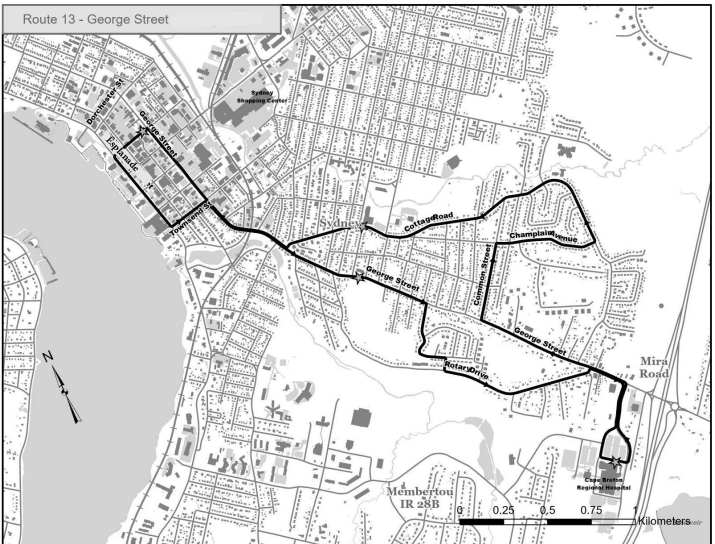

Route 13 - SATURDAY ONLY

DEPARTURE TIMES: PITT St Back to PITT St.

Pitt St. / George St.	Rotary Dr. / George St.	Regional Hospital	Brookland School	Pitt St. / George St.
7:00	7:08	7:12	7:20	7:30
8:00	8:08	8:12	8:20	8:30
9:00	9:08	9:12	9:20	9:30
10:00	10:08	10:12	10:20	10:30
11:00	11:08	11:12	11:20	11:30
12:00	12:08	12:12	12:20	12:30
1:00	1:08	1:12	1:20	1:30
2:00	2:08	2:12	2:20	2:30
3:00	3:08	3:12	3:20	3:30
4:00	4:08	4:12	4:20	4:30
5:00	5:08	5:12	5:20	5:30
6:00	6:08	6:12	6:20	6:30
7:00	7:08	7:12	7:20	7:30
8:00	8:08	8:12	8:20	8:30
9:00	9:08	9:12	9:20	9:30