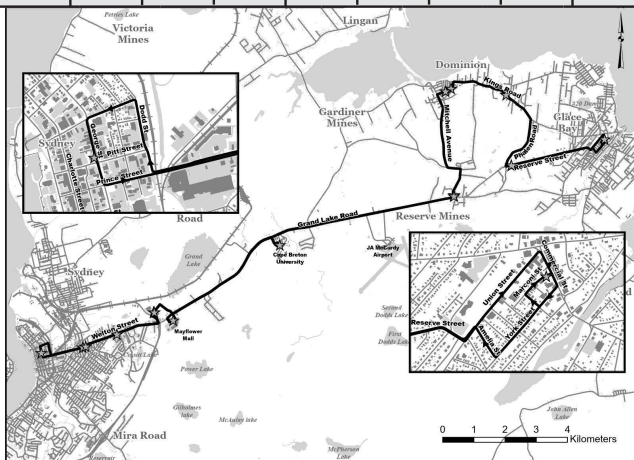

Route 1 - MONDAY - SATURDAY

DEPARTURE TIMES: Sydney - Glace Bay

Pitt St. / George St.	Ashby Corner Welton St	SPAR Road Walmart	Mayflower Mall	C.B.U.	Reserve TIM Hortons	Dominion TIM Hortons	Station St. & Main St	Marconi St. & Commercial St
7:00	7:07	7:15	7:20	7:25	7:35	7:40	7:42	7:55
8:00	8:07	8:15	8:20	8:25	8:35	8:40	8:42	8:55
9:00	9:07	9:15	9:20	9:25	9:35	9:40	9:42	9:55
10:00	10:07	10:15	10:20	10:25	10:35	10:40	10:42	10:55
11:00	11:07	11:15	11:20	11:25	11:35	11:40	11:42	11:55
12:00	12:07	12:15	12:20	12:25	12:35	12:40	12:42	12:55
1:00	1:07	1:15	1:20	1:25	1:35	1:40	1:42	1:55
2:00	2:07	2:15	2:20	2:25	2:35	2:40	2:42	2:55
3:00	3:07	3:15	3:20	3:25	3:35	3:40	3:42	3:55
4:00	4:07	4:15	4:20	4:25	4:35	4:40	4:42	4:55
5:00	5:07	5:15	5:20	5:25	5:35	5:40	5:42	5:55
6:00	6:07	6:15	6:20	6:25	6:35	6:40	6:42	6:55
7:00	7:07	7:15	7:20	7:25	7:35	7:40	7:42	7:55
8:00	8:07	8:15	8:20	8:25	8:35	8:40	8:42	8:55
9:00	9:07	9:15	9:20	9:25	9:35	9:40	9:42	9:55
10:00	10:07	10:15	10:20	10:25	10:35	10:40	10:42	10:55

Route 1 - SUNDAY - DEPARTURE TIMES: Sydney - Glace Bay

10:00	10:07	10:15	10:20	10:25	10:35	10:40	10:42	10:55
12:00	12:07	12:15	12:20	12:25	12:35	12:40	12:42	12:55
3:00	3:07	3:15	3:20	3:25	3:35	3:40	3:42	3:55
5:00	5:07	5:15	5:20	5:25	5:35	5:40	5:42	5:55