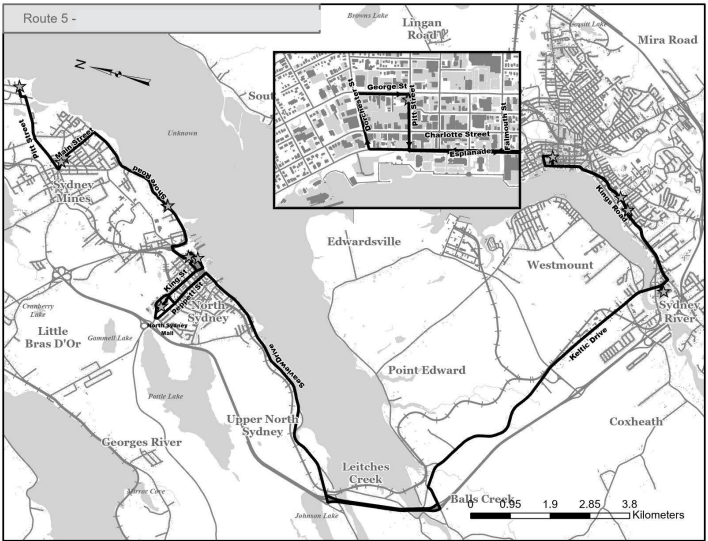

Route 5 - SATURDAY ONLY

DEPARTURE TIMES: Sydney – Sydney Mines

Pitt St. / George St.	Cabot House Sydney River	Sydney River Mall	Northside Mall	Commerical St. Northside	Northside Hospital	Main Street Sydney Mines	Pit Street Sydney Mines
8:00	8:07	8:15	8:40	8:45	8:50	8:55	9:00
10:00	10:07	10:15	10:40	10:45	10:50	10:55	11:00
12:00	12:07	12:15	12:40	12:45	12:50	12:55	1:00
1:00	1:07	1:15	1:40	1:45	1:50	1:55	2:00
2:00	2:07	2:15	2:40	2:45	2:50	2:55	3:00
3:00	3:07	3:15	3:40	3:45	3:50	3:55	4:00
5:00	5:07	5:15	5:40	5:45	5:50	5:55	6:00
7:00	7:07	7:15	7:40	7:45	7:50	7:55	8:00

For more information, visit cbrm.ns.ca/transit