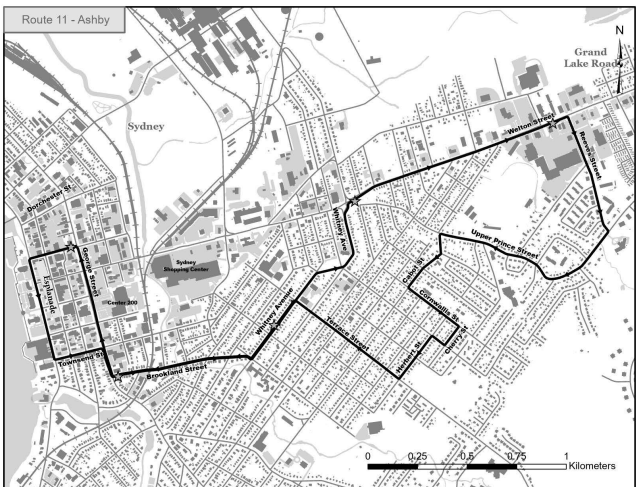

Route 11- MONDAY - FRIDAY

DEPARTURE TIMES: Ashby

Pitt St. / George St.	Brookland Street	Ashby Corner	Welton / Reeves	Terrace St. Whitney Ave.	Pitt St. / George St.
7:30	7:35	7:40	7:42	7:50	8:00
8:00	8:05	8:10	8:12	8:20	8:30
8:30	8:35	8:40	8:42	8:50	9:00
9:00	9:05	9:10	9:12	9:20	9:30
12:30	12:35	12:40	12:42	12:50	1:00
1:00	1:05	1:10	1:12	1:20	1:30
1:30	1:35	1:40	1:42	1:50	2:00
2:00	2:05	2:10	2:12	2:20	2:30
2:30	2:35	2:40	2:42	2:50	3:00
3:00	3:05	3:10	3:12	3:20	3:30
3:30	3:35	3:40	3:42	3:50	4:00
4:00	4:05	4:10	4:12	4:20	4:30
4:30	4:35	4:40	4:42	4:50	5:00
5:00	5:05	5:10	5:12	5:20	5:30
8:30	8:35	8:40	8:42	8:50	9:00
9:00	9:05	9:10	9:12	9:20	9:30

For more information visit cbrm.ns.ca/transit