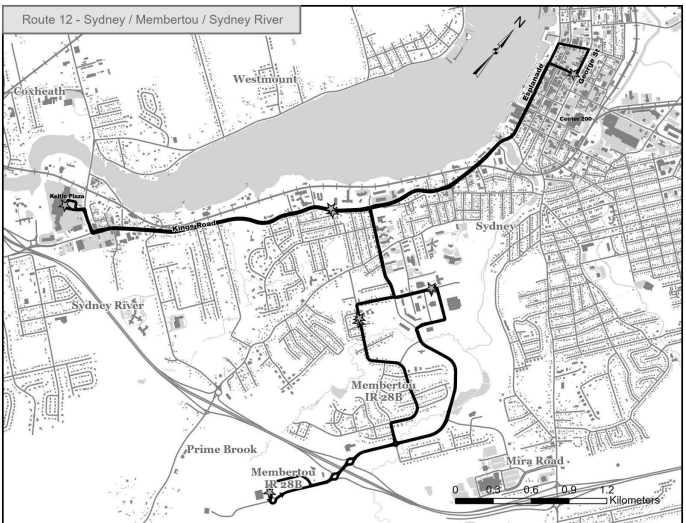

Route 12 - SATURDAY ONLY

DEPARTURE TIMES: Sydney River - Membertou/ Sydney

Sydney River	Cabot House	Membertou Band Office	Seventh Exchange	Membertou Trade and Convention	Pitt St./ George St.
8:00	8:05	8:07	8:12	8:17	8:30
9:00	9:05	9:07	9:12	9:17	9:30
10:00	10:05	10:07	10:12	10:17	10:30
11:00	11:05	11:07	11:12	11:17	11:30
***	***	***	***	***	***
1:00	1:05	1:07	1:12	1:17	1:30
2:00	2:05	2:07	2:12	2:17	2:30
3:00	3:05	3:07	3:12	3:17	3:30
4:00	4:05	4:07	4:12	4:17	4:30
5:00	5:05	5:07	5:12	5:17	5:30
6:00	6:05	6:07	6:12	6:17	6:30
7:00	7:05	7:07	7:12	7:17	7:30
7:45	7:50	***	***	***	8:00
9:00	9:05	9:07	9:12	9:17	9:30
10:00	10:05	***	***	***	10:15
10:30	10:35	***	***	***	10:45