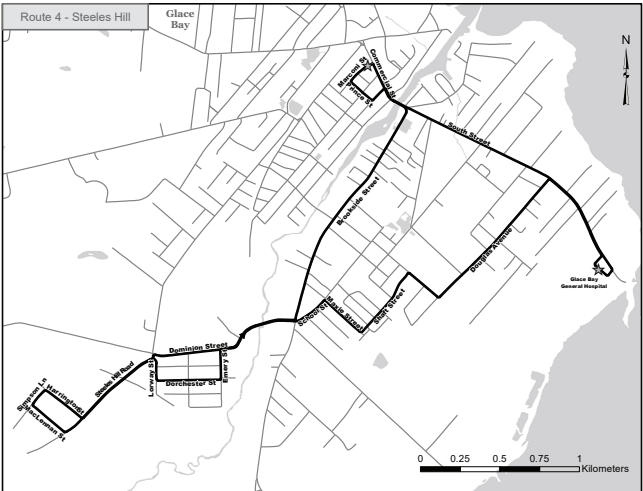

Route 4 - MONDAY - FRIDAY

DEPARTURE TIMES: Steele's Hill

Marconi Street	Brookside Street	Steele's Hill	General Hospital	Commercial Street
7:30	7:35	7:40	7:50	8:00
8:30	8:35	8:40	8:50	9:00
9:30	9:35	9:40	9:50	10:00
10:30	10:35	10:40	10:50	11:00
12:30	12:35	12:40	12:50	1:00
1:30	1:35	1:40	1:50	2:00
3:30	3:35	3:40	3:50	4:00
4:30	4:35	4:40	4:50	5:00
5:30	5:35	5:40	5:50	6:00
7:30	7:35	7:40	7:50	8:00
8:30	8:35	8:40	8:50	9:00
9:30	9:35	9:40	9:50	10:00