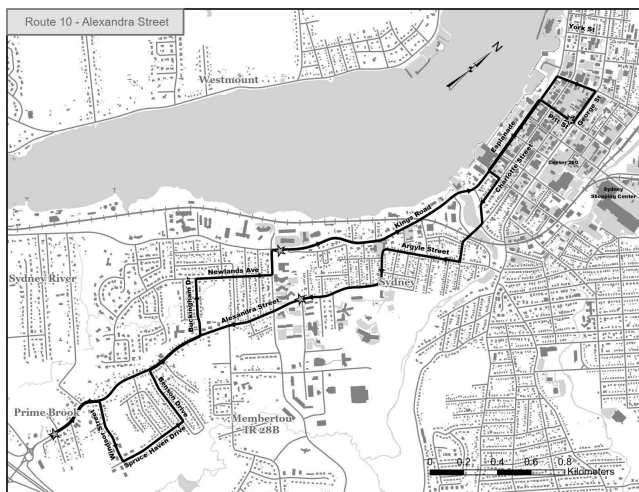

Route 10 - MONDAY - FRIDAY

DEPARTURE TIMES: PITT St. Back to PITT St.

Pitt St/ George St	Alexandra / Churchill Drive	Alexandra / Rockway	Churchill Dr. / Kings Road	Pitt St/ George St
7:30	7:38	7:40	7:50	7:57
8:30	8:38	8:40	8:50	8:57
9:30	9:38	9:40	9:50	9:57
10:30	10:38	10:40	10:50	10:57
12:30	12:38	12:40	12:50	12:57
1:30	1:38	1:40	1:50	1:57
2:30	2:38	2:40	2:50	2:57
3:30	3:38	3:40	3:50	3:57
4:30	4:38	4:40	4:50	4:57
5:30	5:38	5:40	5:50	5:57
7:30	7:38	7:40	7:50	7:57
8:30	8:38	8:40	8:50	8:57
9:30	9:38	9:40	9:50	9:57
10:30	10:38	10:40	10:50	10:57