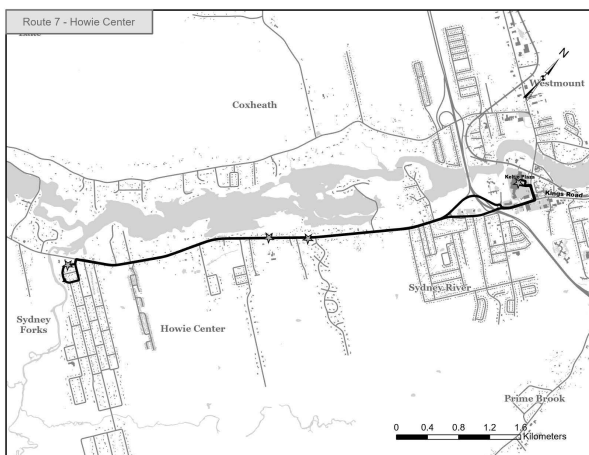

Route 7 - MONDAY - FRIDAY

DEPARTURE TIMES: Howie Centre

Sydney River Mall	Irving Circle K / Kings Rd	Tometary Drive / Howie Centre	Prior Hampton Estates	Sydney River Mall
7:00	7:08	7:15	7:22	7:30
8:00	8:08	8:15	8:22	8:30
9:00	9:08	9:15	9:22	9:30
10:00	10:08	10:15	10:22	10:30
11:00	11:08	11:15	11:22	11:30
12:00	12:08	12:15	12:22	12:30
1:00	1:08	1:15	1:22	1:30
2:00	2:08	2:15	2:22	2:30
3:00	3:08	3:15	3:22	3:30
4:00	4:08	4:15	4:22	4:30
5:00	5:08	5:15	5:22	5:30
6:00	6:08	6:15	6:22	6:30
7:00	7:08	7:15	7:22	7:30
8:00	8:08	8:15	8:22	8:30
9:00	9:08	9:15	9:22	9:30
10:00	10:08	10:15	10:22	10:30