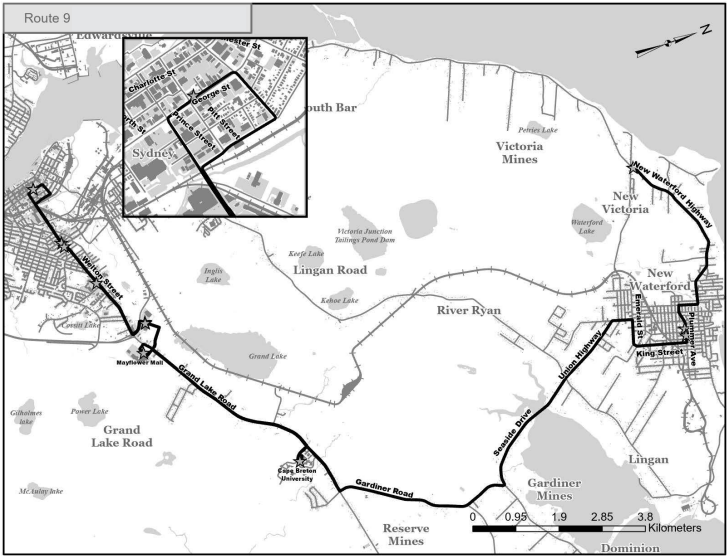

Route 9 - MONDAY - FRIDAY

DEPARTURE TIMES: Sydney – New Waterford

Pitt St. / George St.	Ashby Corner		Walmart Mall	Mayflower Mall	C.B.U.	Plummer Ave	Daley Road
8:00	8:07		8:15	8:20	8:30	8:53	9:00
***	***		***	***	9:30	9:53	9:00
***	***		***	***	10:30	10:53	11:00
12:00	12:07		12:15	12:20	12:30	12:53	1:00
***	***		***	***	1:30	1:53	2:00
***	***		***	***	2:30	2:53	3:00
4:00	4:07		4:15	4:20	4:30	4:53	5:00
6:00	6:07		6:15	6:20	6:30	6:53	7:00
***	***		***	***	7:30	7:53	8:00
***	***		***	***	8:30	8:53	9:00
9:00	9:07		9:15	9:20	9:30	9:53	10:00

For more information, visit cbrm.ns.ca/transit