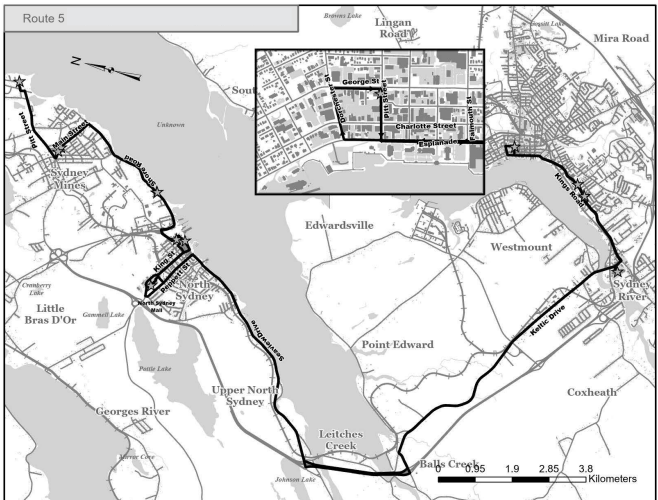

Route 5 - MONDAY - FRIDAY

DEPARTURE TIMES: Sydney Mines – Sydney

Pit Street Sydney Mines	Main Street Sydney Mines	Northside Hospital	Blower St./ Archibald / Prince St.	Northside Mall	Sydney River Mall	Cabot House Sydney River	Pitt St./ George St.
7:00	7:05	7:10	7:15	7:20	7:43	7:51	8:00
8:00	8:05	8:10	8:15	8:20	8:43	8:51	9:00
9:00	9:05	9:10	9:15	9:20	9:43	9:51	10:00
10:00	10:05	10:10	10:15	10:20	10:43	10:51	11:00
11:00	11:05	11:10	11:15	11:20	11:43	11:51	12:00
12:00	12:05	12:10	12:15	12:20	12:43	12:51	1:00
1:00	1:05	1:10	1:15	1:20	1:43	1:51	2:00
2:00	2:05	2:10	2:15	2:20	2:43	2:51	3:00
3:00	3:05	3:10	3:15	3:20	3:43	3:51	4:00
4:00	4:05	4:10	4:15	4:20	4:43	4:51	5:00
5:00	5:05	5:10	5:15	5:20	5:43	5:51	6:00
6:00	6:05	6:10	6:15	6:20	6:43	6:51	7:00
7:00	7:05	7:10	7:15	7:20	7:43	7:51	8:00
8:00	8:05	8:10	8:15	8:20	8:43	8:51	9:00
9:00	9:05	9:10	9:15	9:20	9:43	9:51	10:00
10:00	10:05	10:10	10:15	10:20	10:43	10:51	11:00

For more information, visit cbm.ns.ca/transit