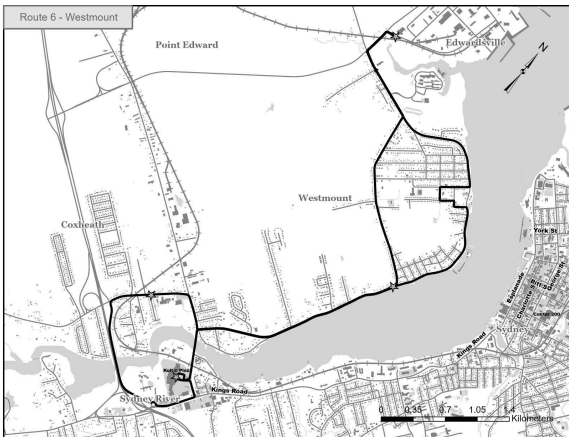

Route 6 - MONDAY - FRIDAY

DEPARTURE TIMES: Westmount

Sydney River Mall	Kenny's Pizza Coxheath Rd	Sydport Entrance / Gulf Crescent	Westmount Rd / Murphy Rd	Sydney River Mall
7:30	7:35	7:45	7:58	8:00
8:30	8:35	8:45	8:58	9:00
9:30	9:35	9:45	9:58	10:00
10:30	10:35	10:45	10:58	11:00
11:30	11:35	11:45	11:58	12:00
12:30	12:35	12:45	12:58	1:00
1:30	1:35	1:45	1:58	2:00
2:30	2:35	2:45	2:58	3:00
3:30	3:35	3:45	3:58	4:00
4:30	4:35	4:45	4:58	5:00
5:30	5:35	5:45	5:58	6:00
6:30	6:35	6:45	6:58	7:00
7:30	7:35	7:45	7:58	8:00
8:30	8:35	8:45	8:58	9:00
9:30	9:35	9:45	9:58	10:00

For more information, visit cbrm.ns.ca/transit