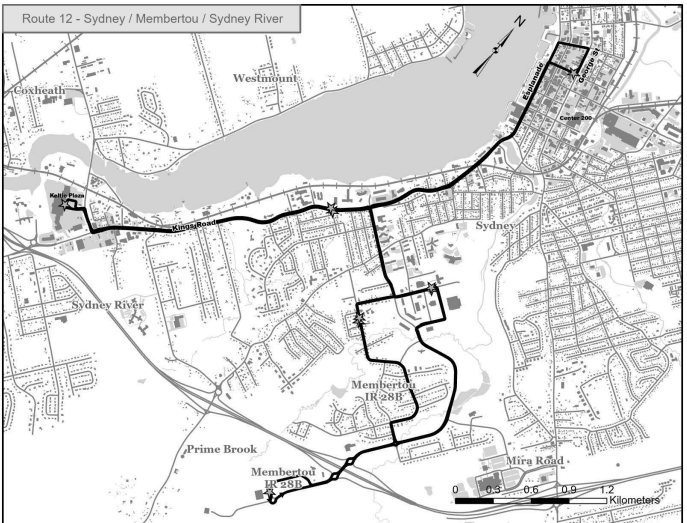

Route 12 - SATURDAY ONLY

DEPARTURE TIMES: Sydney - Membertou/ Sydney River

Pitt St. / George St.	Membertou Trade and Convention	Seventh Exchange	Membertou Band Office	Cabot House	Sydney River
7:30	7:40	7:45	7:50	7:55	8:00
8:30	8:40	8:45	8:50	8:55	9:00
9:30	9:40	9:45	9:50	9:55	10:00
10:30	10:40	10:45	10:50	10:55	11:00
***	***	***	***	***	***
12:30	12:40	12:45	12:50	12:55	1:00
1:30	1:40	1:45	1:50	1:55	2:00
2:30	2:40	2:45	2:50	2:55	3:00
3:30	3:40	3:45	3:50	3:55	4:00
4:30	4:40	4:45	4:50	4:55	5:00
5:30	5:40	5:45	5:50	5:55	6:00
6:30	6:40	6:45	6:50	6:55	7:00
7:30	***	***	***	7:35	7:45
8:30	8:40	8:45	8:50	8:55	9:00
9:30	9:40	9:45	9:50	9:55	10:00
10:15	***	***	***	10:25	10:30