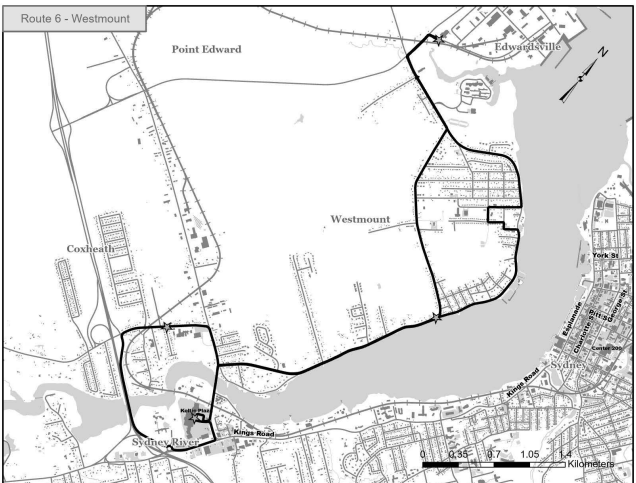

Route 6 - SATURDAY ONLY

DEPARTURE TIMES: Westmount

Sydney River Mall	Kenny's Pizza Coxheath Rd	Sydport Entrance / Gulf Crescent	Westmount Rd / Murphy Rd	Sydney River Mall
7:30	7:35	7:45	7:58	8:00
8:30	8:35	8:45	8:58	9:00
9:30	9:35	9:45	9:58	10:00
10:30	10:35	10:45	10:58	11:00
***	***	***	***	***
***	***	***	***	***
1:30	1:35	1:45	1:58	2:00
2:30	2:35	2:45	2:58	3:00
3:30	3:35	3:45	3:58	4:00
***	***	***	***	***
***	***	***	***	***
6:30	6:35	6:45	6:58	7:00
7:30	7:35	7:45	7:58	8:00
8:30	8:35	8:45	8:58	9:00
9:30	9:35	9:45	9:58	10:00

For more information, visit cbrm.ns.ca/transit