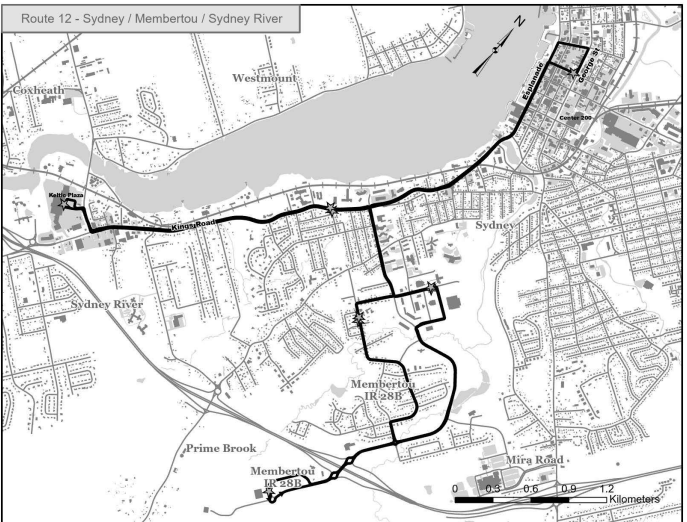

Route 12 - MONDAY - FRIDAY

DEPARTURE TIMES: Sydney River - Membertou/ Sydney

Sydney River	Cabot House	Membertou Band Office	Seventh Exchange	Membertou Trade and Convention	Pitt St. / George St.
8:00	8:05	8:07	8:12	8:17	8:30
9:00	9:05	9:07	9:12	9:17	9:30
10:00	10:05	10:07	10:12	10:17	10:30
11:00	11:05	11:07	11:12	11:17	11:30
12:00	12:05	12:07	12:12	12:17	12:30
1:00	1:05	1:07	1:12	1:17	1:30
2:00	2:05	2:07	2:12	2:17	2:30
3:00	3:05	3:07	3:12	3:17	3:30
4:00	4:05	4:07	4:12	4:17	4:30
5:00	5:05	5:07	5:12	5:17	5:30
6:00	6:05	6:07	6:12	6:17	6:30
7:00	7:05	7:07	7:12	7:17	7:30
8:00	8:05	8:07	8:12	8:17	8:30
9:00	9:05	9:07	9:12	9:17	9:30
10:00	10:05	***	***	***	10:15
10:30	10:35	***	***	***	10:45