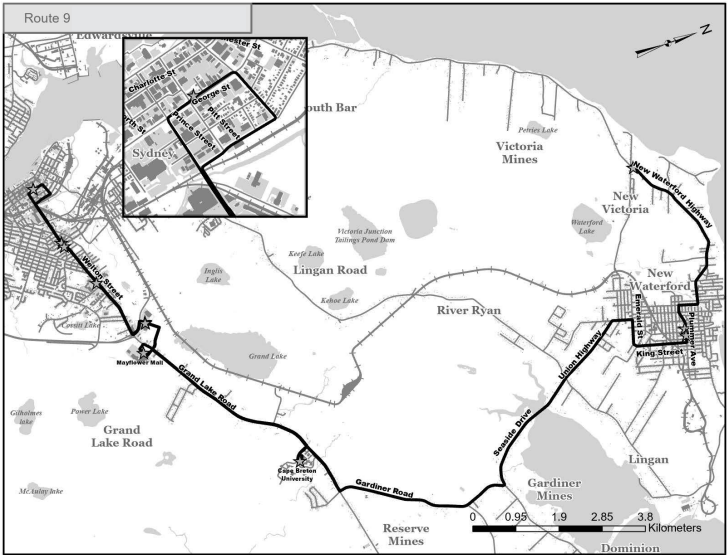

Route 9 - MONDAY - FRIDAY

DEPARTURE TIMES: New Waterford – Sydney

Daley Road	Plummer Ave.	C.B.U.	Mayfl Mall	Walmart		Ashby Corner	Pitt St. / George St.
7:00	7:07	7:30	7:40	7:45		7:53	8:00
9:00	9:07	9:30	***	***	***	***	***
10:00	10:07	10:30	***	***	***	***	***
11:00	11:07	11:30	11:40	11:45		11:53	12:00
1:00	1:07	1:30	***	***	***	***	***
2:00	2:07	2:30	***	***	***	***	***
3:00	3:07	3:30	3:40	3:45		3:53	4:00
5:00	5:07	5:30	5:40	5:45		5:53	6:00
7:00	7:07	7:30	***	***	***	***	***
8:00	8:07	8:30	***	***	***	***	***
10:00	10:07	10:30	***	***	***	***	***

Contact us at: 902-539-8124