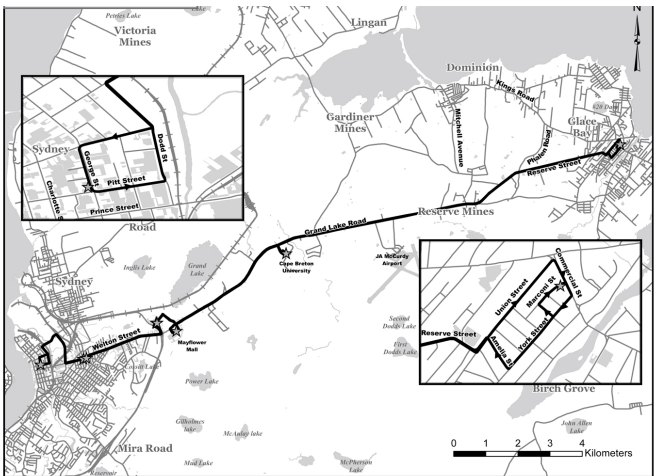

Route 2 - MONDAY - SATURDAY

DEPARTURE TIMES: Glace Bay - Sydney

Marconi St / Commercial St	Reserve St / Phalens Rd	Reserve Mines Tim Hortons	CBU	Mayflower Mall	Walmart	Ashby Corner	George St / Pitt St
7:30	7:35	7:40	7:50	7:55	8:00	8:08	8:15
8:30	8:35	8:40	8:50	8:55	9:00	9:08	9:15
9:30	9:35	9:40	9:50	9:55	10:00	10:08	10:15
10:30	10:35	10:40	10:50	10:55	11:00	11:08	11:15
11:30	11:35	11:40	11:50	11:55	12:00	12:08	12:15
12:30	12:35	12:40	12:50	12:55	1:00	1:08	1:15
1:30	1:35	1:40	1:50	1:55	2:00	2:08	2:15
2:30	2:35	2:40	2:50	2:55	3:00	3:08	3:15
3:30	3:35	3:40	3:50	3:55	4:00	4:08	4:15
4:30	4:35	4:40	4:50	4:55	5:00	5:08	5:15
5:30	5:35	5:40	5:50	5:55	6:00	6:08	6:15
6:30	6:35	6:40	6:50	6:55	7:00	7:08	7:15
7:30	7:35	7:40	7:50	7:55	8:00	8:08	8:15
8:30	8:35	8:40	8:50	8:55	9:00	9:08	9:15
9:30	9:35	9:40	9:50	9:55	10:00	10:08	10:15
10:30	10:35	10:40	10:50	10:55	11:00	***	***

Find printable maps at cbrm.ns.ca/transit