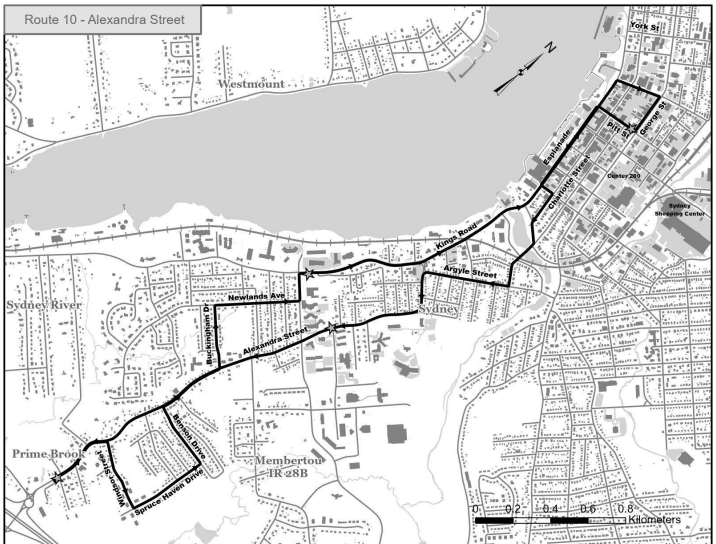

Route 10 - SATURDAY ONLY

DEPARTURE TIMES: PITT St. Back to PITT St

Pitt St / George St	Alexandra / Churchill Drive	Alexandra / Rockway	Churchill Dr / Kings Road	Pitt St / George St
7:30	7:38	7:40	7:50	7:57
8:30	8:38	8:40	8:50	8:57
9:30	9:38	9:40	9:50	9:57
10:30	10:38	10:40	10:50	10:57
***	***	***	***	***
12:30	12:38	12:40	12:50	12:57
1:30	1:38	1:40	1:50	1:57
2:30	2:38	2:40	2:50	2:57
3:30	3:38	3:40	3:50	3:57
4:30	4:38	4:40	4:50	4:57
5:30	5:38	5:40	5:50	5:57
7:30	7:38	7:40	7:50	7:57
8:30	8:38	8:40	8:50	8:57
9:30	9:38	9:40	9:50	9:57

For more information, visit cbm.ns.ca/transit