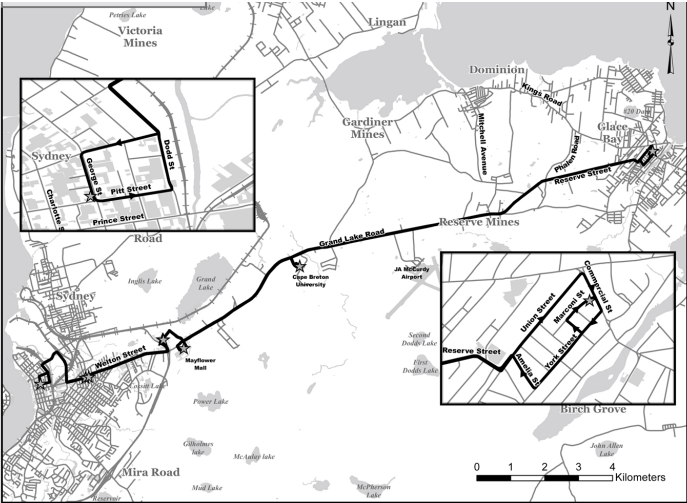

Route 2 - MONDAY - SATURDAY

DEPARTURE TIMES: Sydney - Glace Bay

George St / Pitt St	Ashby Corner	Walmart	Mayflower Mall	CBU	Reserve Mines Tim Hortons	Reserve St / Phalens Rd	Marconi St / Commercial St
7:30	7:37	7:45	7:50	7:55	8:05	8:10	8:15
8:30	8:37	8:45	8:50	8:55	9:05	9:10	9:15
9:30	9:37	9:45	9:50	9:55	10:05	10:10	10:15
10:30	10:37	10:45	10:50	10:55	11:05	11:10	11:15
11:30	11:37	11:45	11:50	11:55	12:05	12:10	12:15
12:30	12:37	12:45	12:50	12:55	1:05	1:10	1:15
1:30	1:37	1:45	1:50	1:55	2:05	2:10	2:15
2:30	2:37	2:45	2:50	2:55	3:05	3:10	3:15
3:30	3:37	3:45	3:50	3:55	4:05	4:10	4:15
4:30	4:37	4:45	4:50	4:55	5:05	5:10	5:15
5:30	5:37	5:45	5:50	5:55	6:05	6:10	6:15
6:30	6:37	6:45	6:50	6:55	7:05	7:10	7:15
7:30	7:37	7:45	7:50	7:55	8:05	8:10	8:15
8:30	8:37	8:45	8:50	8:55	9:05	9:10	9:15
9:30	9:37	9:45	9:50	9:55	10:05	10:10	10:15