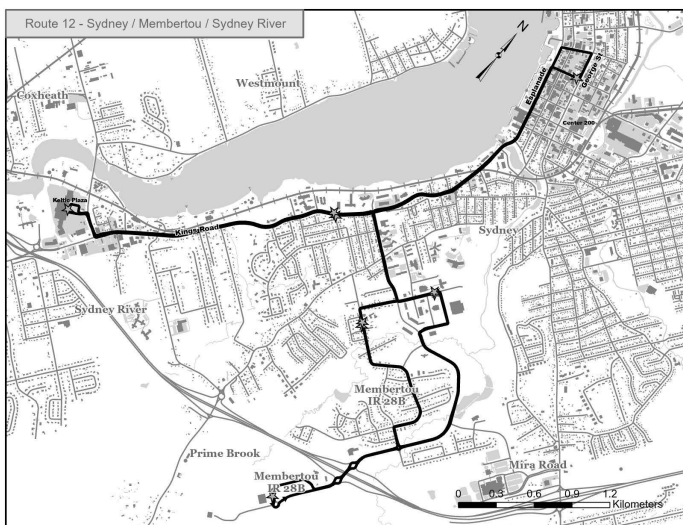

Route 12 - MONDAY - FRIDAY

DEPARTURE TIMES: Sydney - Membertou/ Sydney River

Pitt St. / George St.	Membertou Trade and Convention	Seventh Exchange	Membertou Band Office	Cabot House	Sydney River
7:30	7:40	7:45	7:50	7:55	8:00
8:30	8:40	8:45	8:50	8:55	9:00
9:30	9:40	9:45	9:50	9:55	10:00
10:30	10:40	10:45	10:50	10:55	11:00
11:30	11:40	11:45	11:50	11:55	12:00
12:30	12:40	12:45	12:50	12:55	1:00
1:30	1:40	1:45	1:50	1:55	2:00
2:30	2:40	2:45	2:50	2:55	3:00
3:30	3:40	3:45	3:50	3:55	4:00
4:30	4:40	4:45	4:50	4:55	5:00
5:30	5:40	5:45	5:50	5:55	6:00
6:30	6:40	6:45	6:50	6:55	7:00
7:30	7:40	7:45	7:50	7:55	8:00
8:30	8:40	8:45	8:50	8:55	9:00
9:30	9:40	9:45	9:50	9:55	10:00
10:15	***	***	***	10:25	10:30
***	***	***	***	***	***