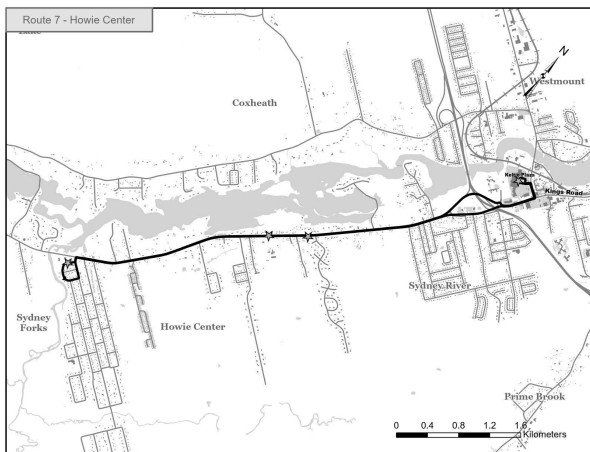

Route 7 - SATURDAY ONLY

DEPARTURE TIMES: Howie Centre

Sydney River Mall	Irving Circle K / Kings Rd	Tometary Drive / Howie Centre	Prior Hampton Estates	Sydney River Mall
7:00	7:08	7:15	7:22	7:30
8:00	8:08	8:15	8:22	8:30
9:00	9:08	9:15	9:22	9:30
10:00	10:08	10:15	10:22	10:30
11:00	11:08	11:15	11:22	11:30
***	***	***	***	***
1:00	1:08	1:15	1:22	1:30
2:00	2:08	2:15	2:22	2:30
3:00	3:08	3:15	3:22	3:30
4:00	4:08	4:15	4:22	4:30
***	***	***	***	***
6:00	6:08	6:15	6:22	6:30
7:00	7:08	7:15	7:22	7:30
8:00	8:08	8:15	8:22	8:30
9:00	9:08	9:15	9:22	9:30
10:00	10:08	10:15	10:22	10:30