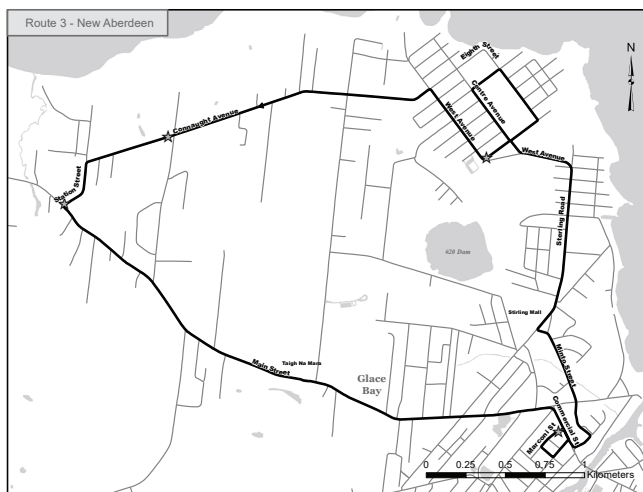

Route 3 - MONDAY - FRIDAY

DEPARTURE TIMES: New Aberdeen

Marconi St. & Commercial St.	First Street	Connaught Avenue	Station Street	Marconi St. & Commercial St.
7:00	7:05	7:10	7:13	7:30
8:00	8:05	8:10	8:13	8:30
9:00	9:05	9:10	9:13	9:30
10:00	10:05	10:10	10:13	10:30
12:00	12:05	12:10	12:13	12:30
1:00	1:05	1:10	1:13	1:30
2:00	2:05	2:10	2:13	2:30
3:00	3:05	3:10	3:13	3:30
4:00	4:05	4:10	4:13	4:30
5:00	5:05	5:10	5:13	5:30
6:00	6:05	6:10	6:13	6:30
7:00	7:05	7:10	7:13	7:30
8:00	8:05	8:10	8:13	8:30
9:00	9:05	9:10	9:13	9:30
10:00	10:05	10:10	10:13	10:30

Find printable maps at cbrm.ns.ca/transit