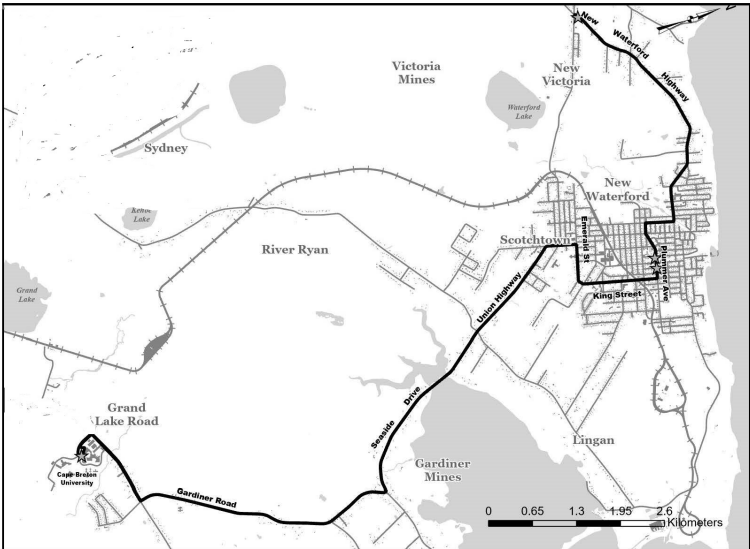

Route 9 - SATURDAY ONLY

DEPARTURE TIMES: Sydney – New Waterford

Pitt St. / George St.	Ashby Corner		Walmart	Mayflower Mall	C.B.U.	Plummer Ave.	Daley Road
***	***	***	***	***	7:30	7:53	8:00
***	***	***	***	***	8:30	8:53	9:00
***	***	***	***	***	9:30	9:53	10:00
***	***	***	***	***	10:30	10:53	11:00
***	***	***	***	***	12:30	12:53	1:00
***	***	***	***	***	1:30	1:53	2:00
***	***	***	***	***	2:30	2:53	3:00
***	***	***	***	***	3:30	3:53	4:00
***	***	***	***	***	4:30	4:53	5:00
***	***	***	***	***	5:30	5:53	6:00
***	***	***	***	***	6:30	6:53	7:00
***	***	***	***	***	7:30	7:53	8:00
***	***	***	***	***	8:30	8:53	9:00