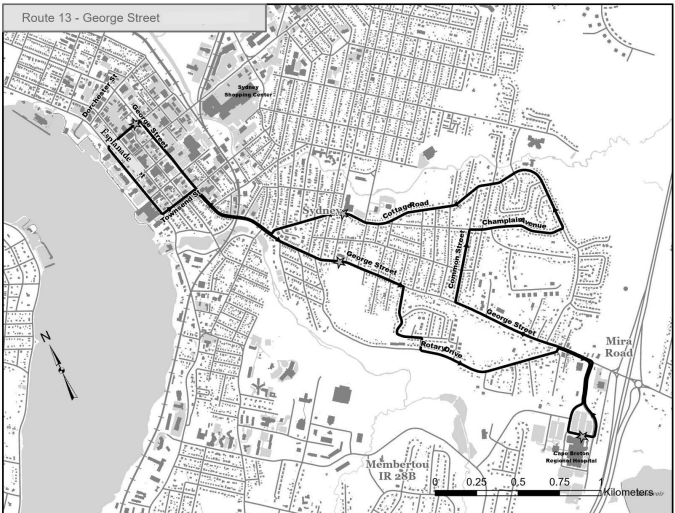

Route 13 - MONDAY - FRIDAY

DEPARTURE TIMES: PITT St Back to PITT St.

Pitt St. / George St.	Rotary Dr./ George St.	Regional Hospital	Brookland School	Pitt St. / George St.
7:00	7:08	7:12	7:20	7:30
8:00	8:08	8:12	8:20	8:30
9:00	9:08	9:12	9:20	9:30
10:00	10:08	10:12	10:20	10:30
11:00	11:08	11:12	11:20	11:30
12:00	12:08	12:12	12:20	12:30
1:00	1:08	1:12	1:20	1:30
2:00	2:08	2:12	2:20	2:30
3:00	3:08	3:12	3:20	3:30
4:00	4:08	4:12	4:20	4:30
5:00	5:08	5:12	5:20	5:30
6:00	6:08	6:12	6:20	6:30
7:00	7:08	7:12	7:20	7:30
8:00	8:08	8:12	8:20	8:30
9:00	9:08	9:12	9:20	9:30
10:00	10:08	10:12	10:20	10:30