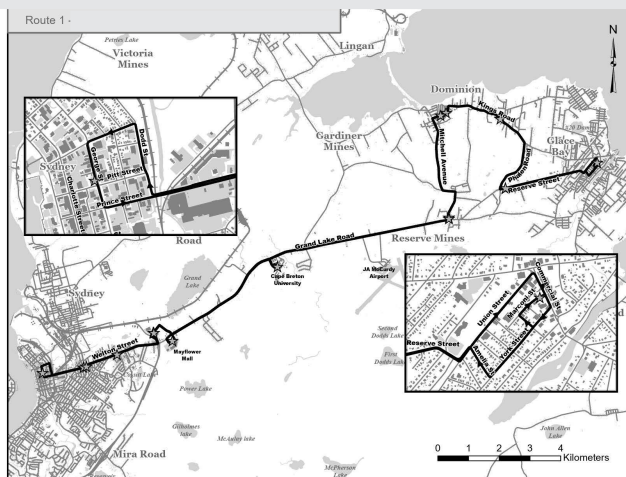

Route 1 - MONDAY - SATURDAY

DEPARTURE TIMES: Glace Bay - Sydney

Marconi St. & Commercial St	Station St. & Main St	Dominion TIM Hortons	Reserve TIM Hortons	C.B.U.	Mayflower Mall	SPAR Road Walmart	Ashby Corner Welton St	Pitt St. / George St.
7:00	7:13	7:15	7:20	7:30	7:35	7:40	7:48	7:55
8:00	8:13	8:15	8:20	8:30	8:35	8:40	8:48	8:55
9:00	9:13	9:15	9:20	9:30	9:35	9:40	9:48	9:55
10:00	10:13	10:15	10:20	10:30	10:35	10:40	10:48	10:55
11:00	11:13	11:15	11:20	11:30	11:35	11:40	11:48	11:55
12:00	12:13	12:15	12:20	12:30	12:35	12:40	12:48	12:55
1:00	1:13	1:15	1:20	1:30	1:35	1:40	1:48	1:55
2:00	2:13	2:15	2:20	2:30	2:35	2:40	2:48	2:55
3:00	3:13	3:15	3:20	3:30	3:35	3:40	3:48	3:55
4:00	4:13	4:15	4:20	4:30	4:35	4:40	4:48	4:55
5:00	5:13	5:15	5:20	5:30	5:35	5:40	5:48	5:55
6:00	6:13	6:15	6:20	6:30	6:35	6:40	6:48	6:55
7:00	7:13	7:15	7:20	7:30	7:35	7:40	7:48	7:55
8:00	8:13	8:15	8:20	8:30	8:35	8:40	8:48	8:55
9:00	9:13	9:15	9:20	9:30	9:35	9:40	9:48	9:55
10:00	10:13	10:15	10:20	10:30	10:35	10:40	10:48	10:55

Route 1 - SUNDAY - DEPARTURE TIMES: Glace Bay - Sydney

11:00	11:13	11:15	11:20	11:30	11:35	11:40	11:48	11:55
1:00	1:13	1:15	1:20	1:30	1:35	1:40	1:48	1:55
4:00	4:13	4:15	4:20	4:30	4:35	4:40	4:48	4:55