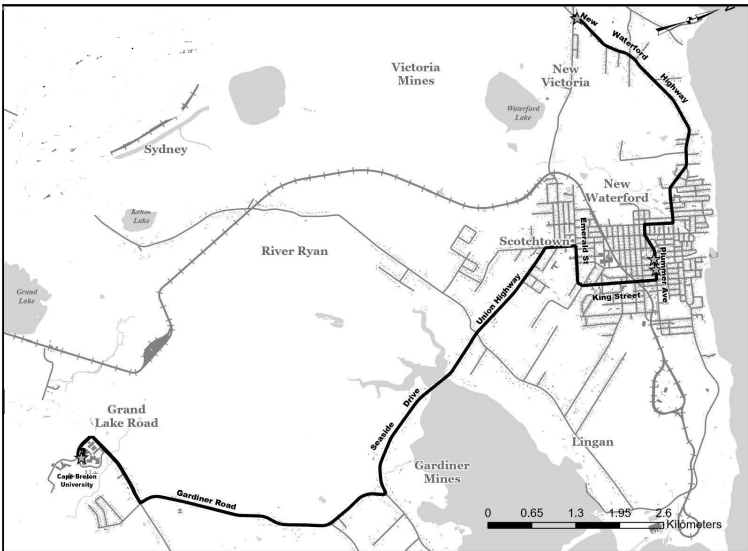

Route 9 - SATURDAY ONLY

DEPARTURE TIMES: New Waterford – Sydney

Daley Road	Plummer Ave.	C.B.U.	Mayflower Mall	Walmart		Ashby Corner	Pitt St. / George St.
7:00	7:07	7:30	* * *	* * *	* * *	* * *	* * *
8:00	8:07	8:30	* * *	* * *	* * *	* * *	* * *
9:00	9:07	9:30	* * *	* * *	* * *	* * *	* * *
10:00	10:07	10:30	* * *	* * *	* * *	* * *	* * *
11:00	11:07	11:30	* * *	* * *	* * *	* * *	* * *
1:00	1:07	1:30	* * *	* * *	* * *	* * *	* * *
2:00	2:07	2:30	* * *	* * *	* * *	* * *	* * *
3:00	3:07	3:30	* * *	* * *	* * *	* * *	* * *
4:00	4:07	4:30	* * *	* * *	* * *	* * *	* * *
6:00	6:07	6:30	* * *	* * *	* * *	* * *	* * *
7:00	7:07	7:30	* * *	* * *	* * *	* * *	* * *
8:00	8:07	8:30	* * *	* * *	* * *	* * *	* * *

For more information, visit cbrm.ns.ca/transit